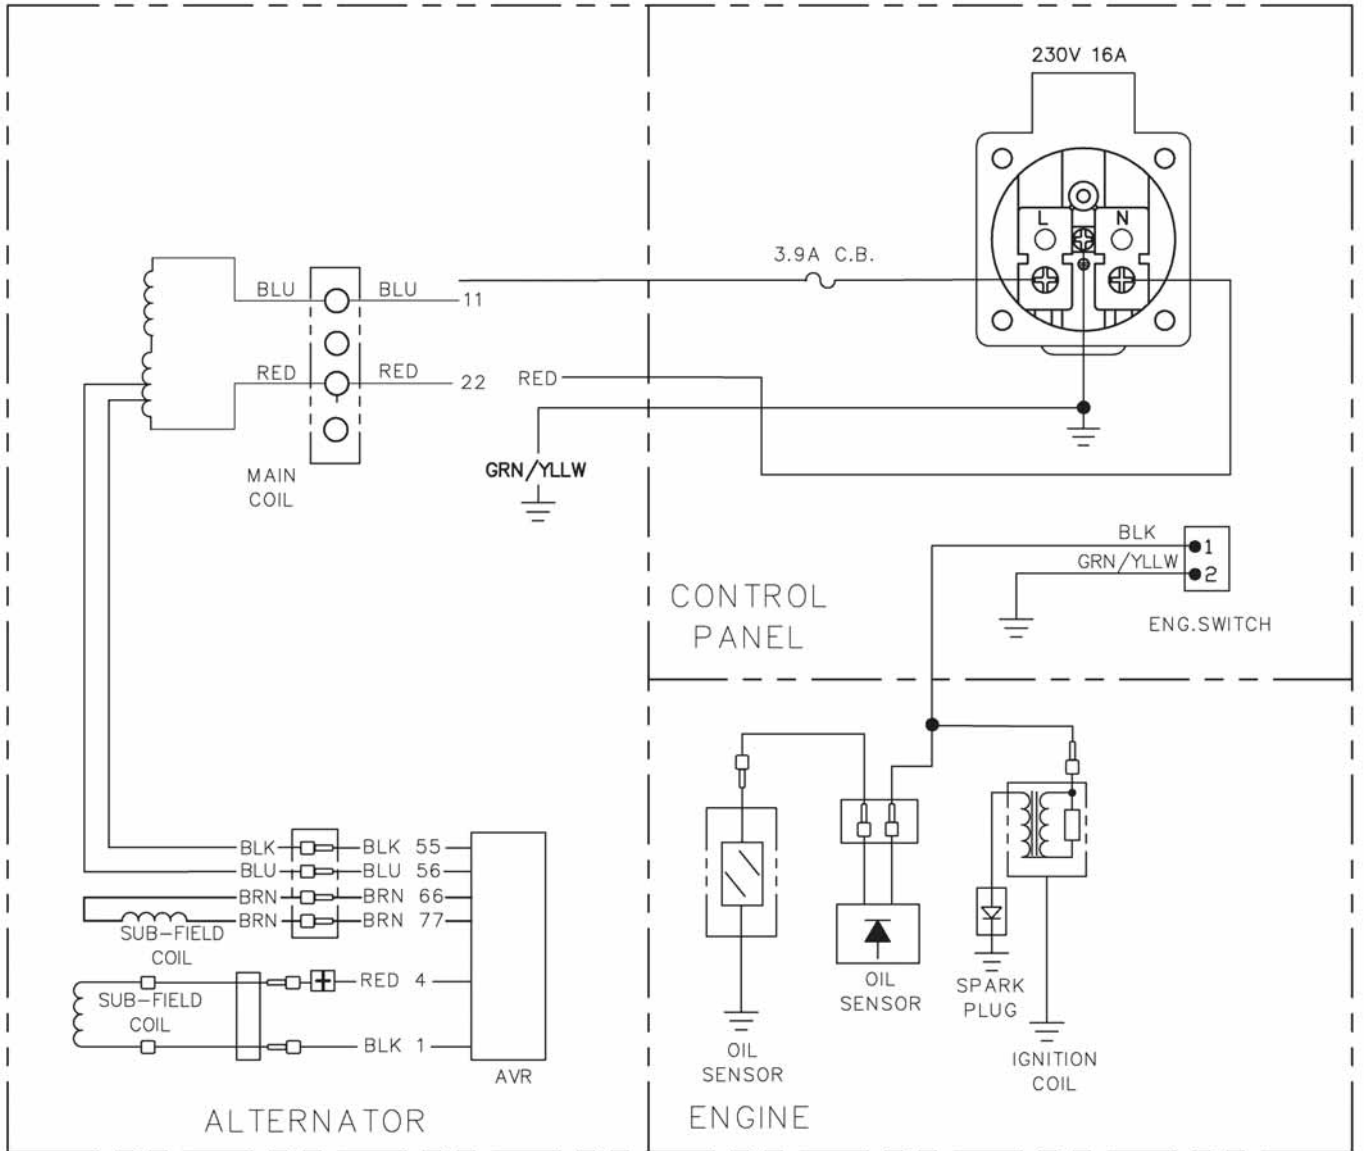

Wiring Diagram

Products

Mfg. No.	Description
030670-00	1200A Briggs & Stratton

Manual Part No. 1759563

Revision A

Rev. Date: 6/15/2016

Exploded View - Wiring Diagram

This parts group applies to the following Mfg. Nos.:
030670-00

Exploded View - Wiring Schematic

This parts group applies to the following Mfg. Nos.:
030670-00

Not for
Reproduction

Briggs & Stratton Power Products Group

Copyright© 2016 Briggs & Stratton Power Products Group. All rights reserved. No part of this page can be reproduced or transmitted in any form by any means without the express written permission of Briggs & Stratton Power Products Group.