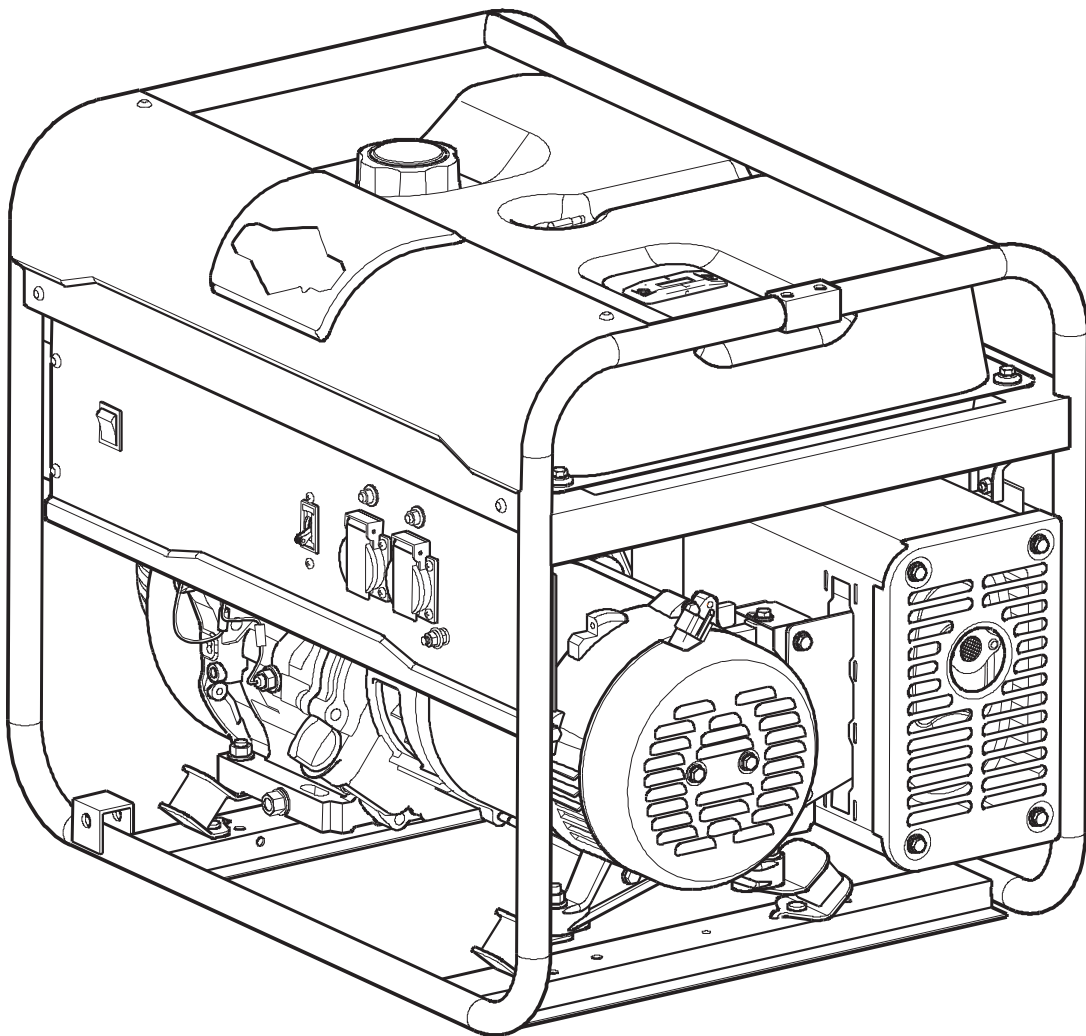

Wiring Diagram

Products

Mfg. No.	Description
030670-00	1200A Briggs & Stratton

Manual Part No. 1759563

Revision A

Rev. Date: 6/15/2016

Exploded View - Wiring Diagram

This parts group applies to the following Mfg. Nos.:
030670-00

Exploded View - Wiring Schematic

This parts group applies to the following Mfg. Nos.:
030670-00

Not for
Reproduction

Briggs & Stratton Power Products Group

Copyright© 2016 Briggs & Stratton Power Products Group. All rights reserved. No part of this page can be reproduced or transmitted in any form by any means without the express written permission of Briggs & Stratton Power Products Group.