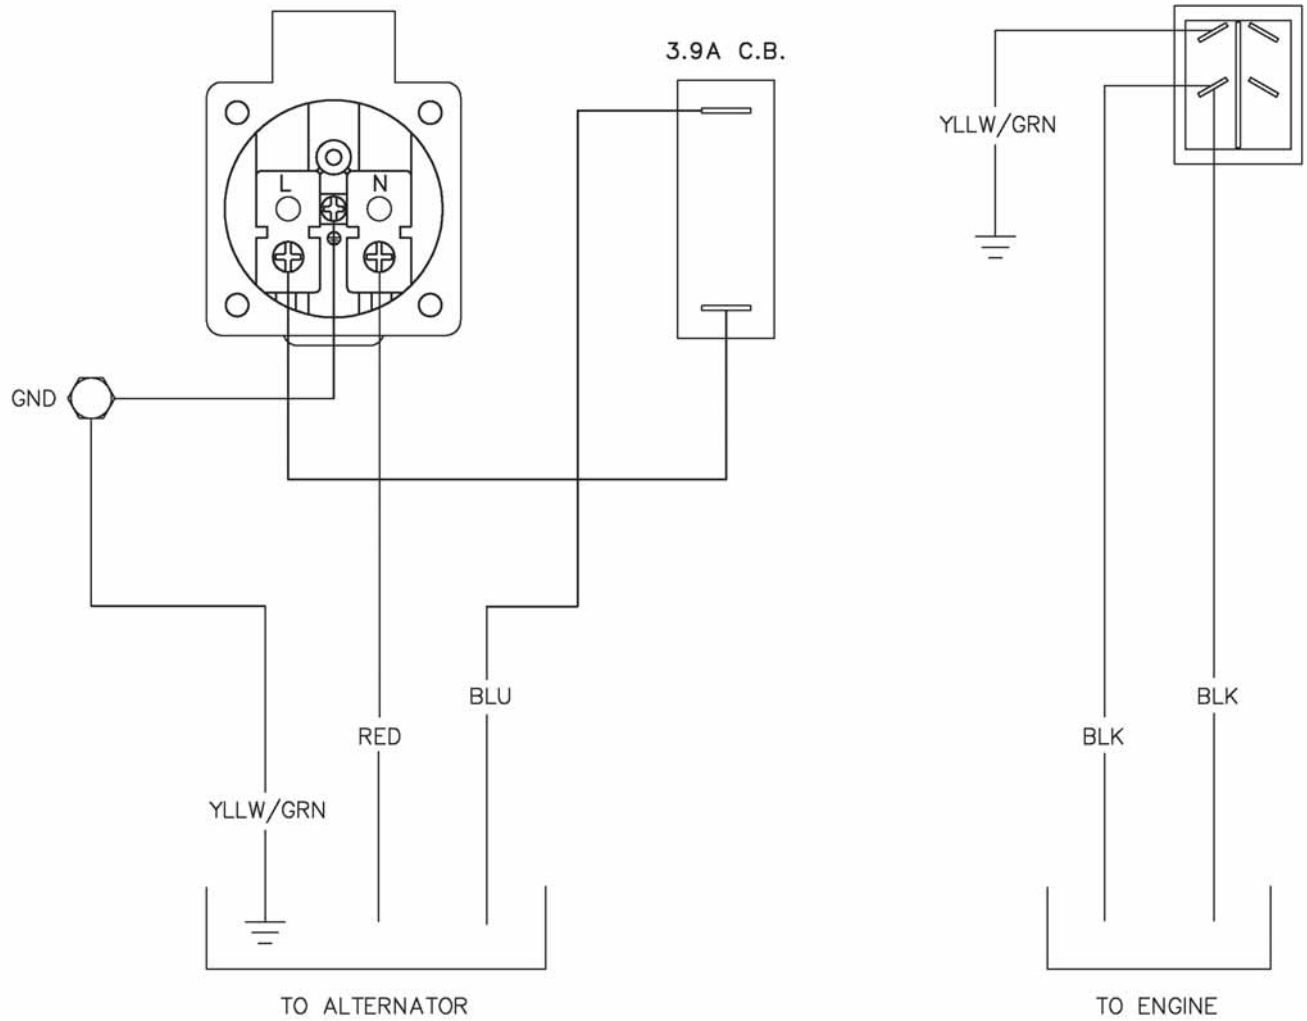

Wiring Diagram

Products

Mfg. No.	Description
030670-00	1200A Briggs & Stratton

Manual Part No. 1759563

Revision A

Rev. Date: 6/15/2016

Exploded View - Wiring Diagram

This parts group applies to the following Mfg. Nos.:
030670-00

Exploded View - Wiring Schematic

This parts group applies to the following Mfg. Nos.:
030670-00

Not for
Reproduction

Briggs & Stratton Power Products Group

Copyright© 2016 Briggs & Stratton Power Products Group. All rights reserved. No part of this page can be reproduced or transmitted in any form by any means without the express written permission of Briggs & Stratton Power Products Group.